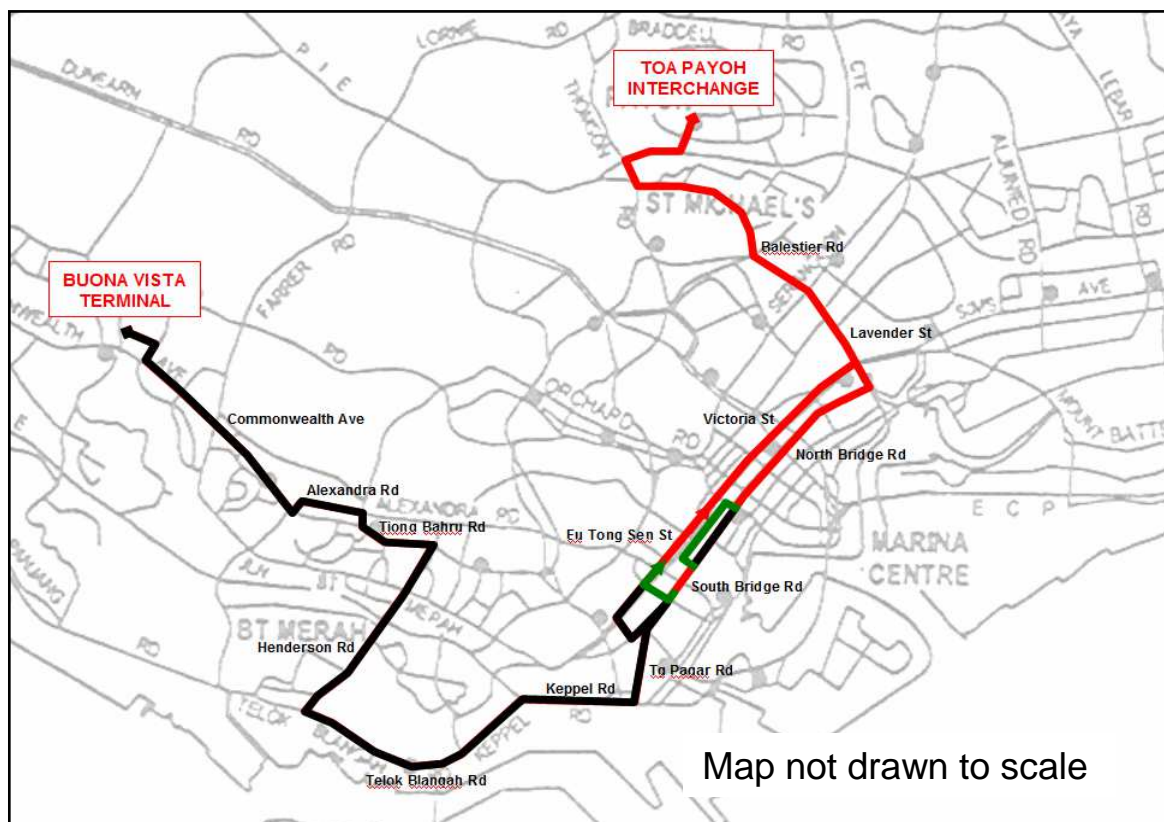

LAST CALLING BUS-STOP BEFORE DIVERSION

ROAD NAME	BUS-STOP CODE	BUS-STOP DESCRIPTION
NORTH BRIDGE RD	01029	COSMIC INSURANCE BLDG

FIRST CALLING BUS-STOP AFTER DIVERSION

ROAD NAME	BUS-STOP CODE	BUS-STOP DESCRIPTION
EU TONG SEN ST	05022	PEOPLE'S PK CTR

FIRST CALLING BUS-STOP AFTER DIVERSION

ROAD NAME	BUS-STOP CODE	BUS-STOP DESCRIPTION
SOUTH BRIDGE RD	05199	OPP HONG LIM CPLX

We apologise for any inconvenience caused.